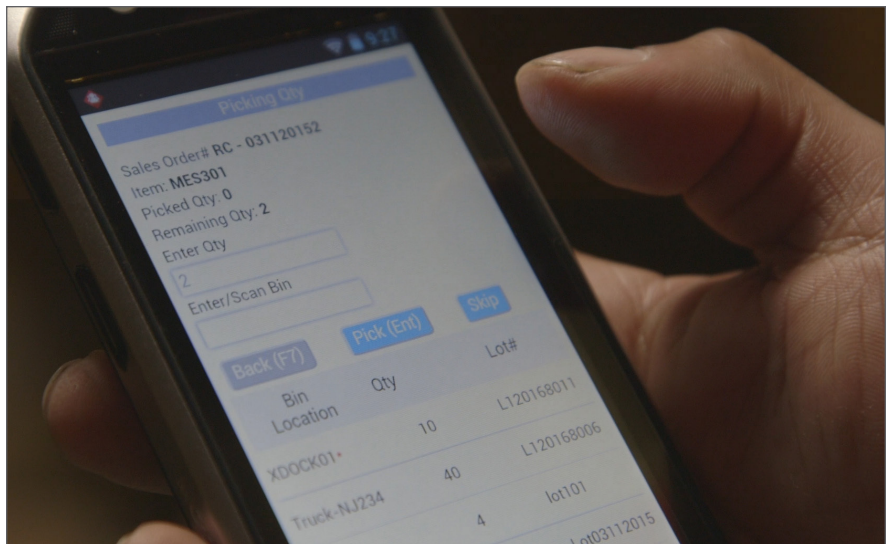

NetSuite WMS Lite

Increase Warehouse Accuracy and Efficiency with Mobile RF Scanning

The Bottom Line: NetSuite WMS Lite extends NetSuite’s native inventory and warehouse capabilities with mobile RF handheld scanning. WMS Lite improves speed and accuracy through automation and is the ideal solution for smaller warehouses, stock rooms and storage facilities where NetSuite’s advanced WMS capabilities are not required.

Improve Efficiency with Barcode Scanning. Replace manual warehouse processes with automation and RF mobile handheld scanning.

Increase Customer Satisfaction. Win big by increasing your order fill rates and fulfillment accuracy while reducing shipping errors.

Gain Visibility. Get real-time access into transactions and inventory movements as they are performed in the warehouse.

Deploy Quickly. Add WMS Lite’s capabilities to your existing NetSuite implementation in a matter of weeks without major process changes or disruptions.