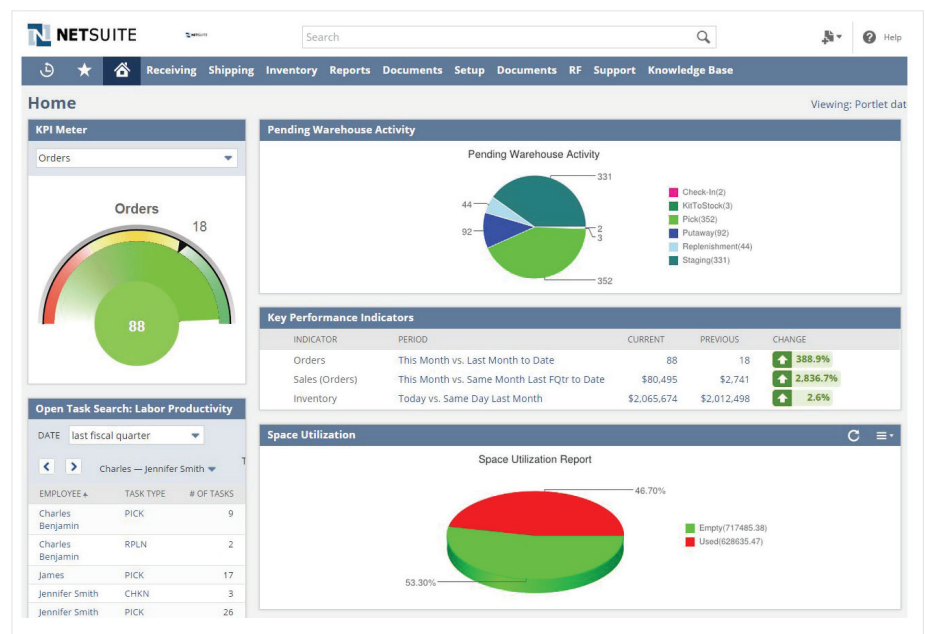

# NetSuite WMS

Advanced Warehouse Management to Grow Your Operations

**The Bottom Line:** NetSuite WMS is a robust and scalable warehouse management solution native to the NetSuite platform. With industry-leading features such as mobile RF barcode scanning, wave planning, cartonization, kitting, space management and more, NetSuite WMS increases efficiency, improves operational excellence and lowers cost for warehouses of any size and complexity.

**Lower Your Distribution Costs.** Improve your margins through space savings, cycle count reduction and lower labor costs.

**Increase Customer Satisfaction.** Win big by increasing your order fill rates and fulfillment accuracy while reducing shipping errors.

**Improve Operational Excellence.** Deliver on time and turn your inventory faster while reducing obsolescence and write-offs.

“NETSUITE WMS ALLOWS US TO SCALE OUR BUSINESS AND SUPPORT INCREASED DEMAND WHILE MAINTAINING REAL-TIME INVENTORY VISIBILITY AND MEETING DEMAND PLANNING NEEDS.”

JAWBONE®

“NETSUITE WMS FACILITATES REAL-TIME, INFORMED DECISION-MAKING AND ENABLES US TO DELIVER OUTSTANDING EXPERIENCES TO OUR CUSTOMERS.”

“NETSUITE WMS HAS BROUGHT US TO THE POINT WHERE OUR SUPPLY CHAIN EXECUTION COMPLEMENTS OUR PRODUCT AND MARKETING ARSENAL SO THAT WE CAN COMPETE WITH ANYBODY.”